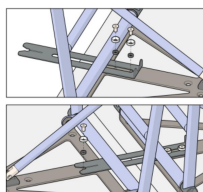

For 120 cm Lite table
1 pcs required to connect two Lite 120 tables
Includes 3 screws