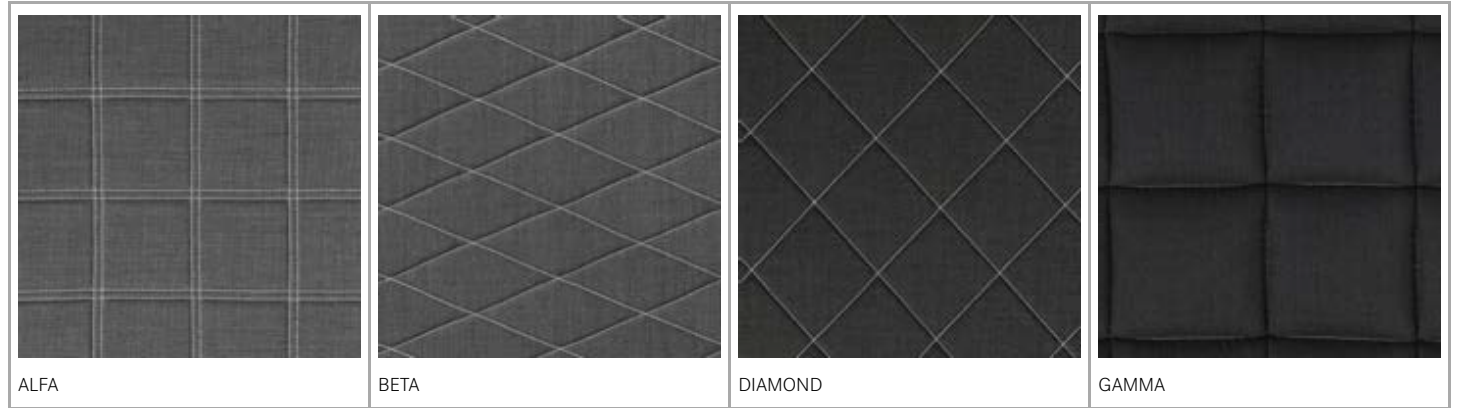

Selected patterns

The concept Offecct Selected Patterns consists of possibilities to customise selected parts of our collection. The series features carefully selected and exclusive patterns that enhance the character of the product, giving the furniture a unique and sophisticated expression. Each product has its own unique pattern. The seams for Offecct Selected Patterns are available in 12 colours.

PATTERNS