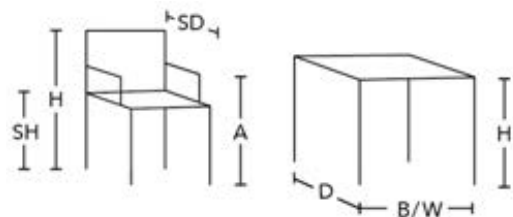

### CHAIR

H= Height to upper edge of backrest  
SH= Height of seat  
SD= Depth of chair  
A= Height to upper edge of armrest