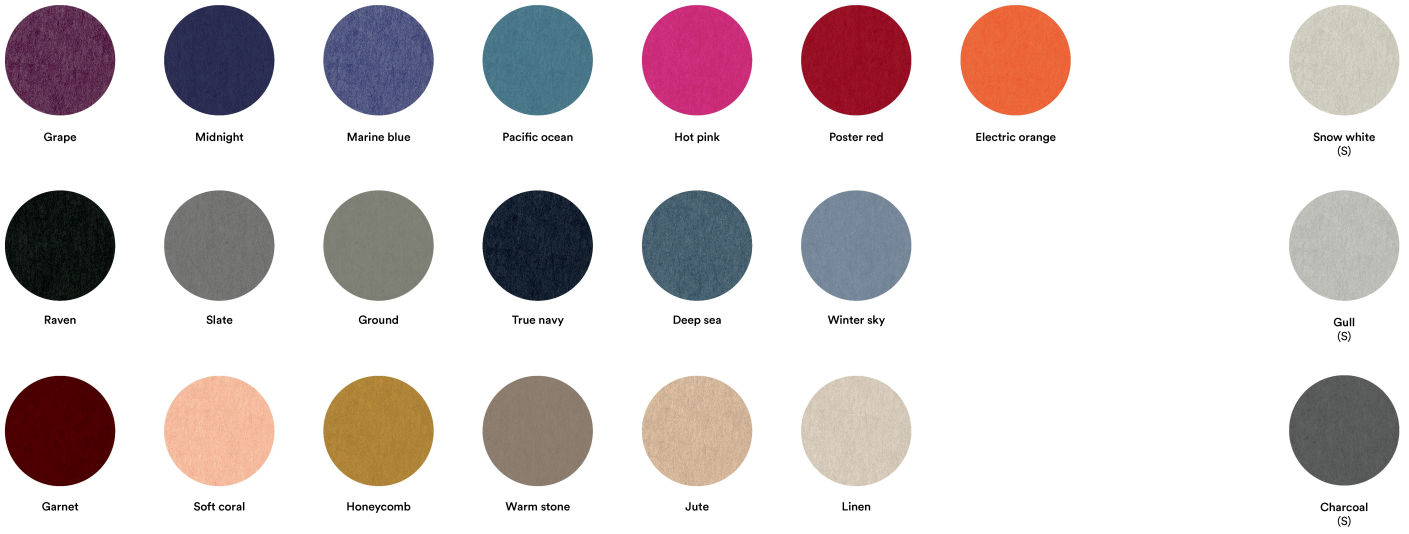

## Accessories/Options/Surcharges:

Extended colors are available at an additional charge for orders less than 60 pieces for the high panel, or 80 pieces for the medium and low panels. In the case of orders for smaller quantities of extended colours, an appropriate surcharge must be added to the panel price. Colors available with an extended delivery time of 6 to 10 weeks.

(S) - Standard colours Charcoal , Gull, and Snow White, with a lead time of 4-8 weeks.